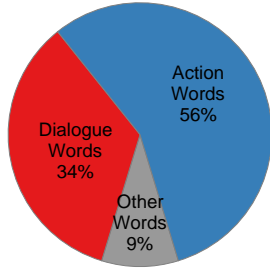

Charts for "Netherverse (Oct6-2008 v5.2)"

Total Words: 24.2k
Total Sentences: 4.6k
Total Paragraphs: 3.0k

Words/Sentence: 5.3
Words/Paragraph: 8.0
Sentences/Paragraph: 1.5

Dialogue Paragraph Size Distribution

Average Words per Speech: 8.6
Average Sentences per Speech: 1.7
Average Words per Dialogue Sentence: 5.2

Scenes by # of Characters

Total Characters: 73
Avg. Characters in a Scene: 2.0
Most Characters in a Scene: 11