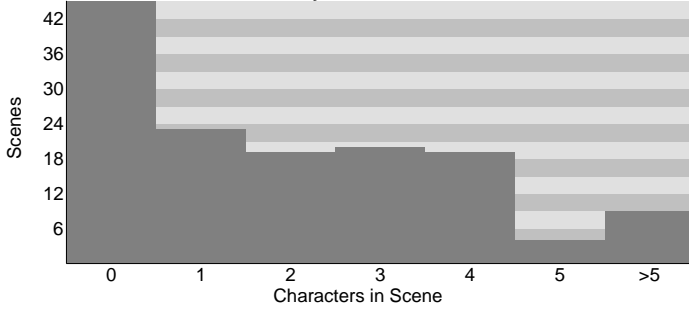

Charts for "Netherverse (Oct6-2008 v5.2)"

Total Words: 24.2k
Total Sentences: 4.6k
Total Paragraphs: 3.0k

Words/Sentence: 5.3
Words/Paragraph: 8.0
Sentences/Paragraph: 1.5

Dialogue Paragraph Size Distribution

Average Words per Speech: 8.6
Average Sentences per Speech: 1.7
Average Words per Dialogue Sentence: 5.2

Scenes by # of Characters

Total Characters: 73
Avg. Characters in a Scene: 2.0
Most Characters in a Scene: 11

Action Paragraph Size Distribution

Average Words per Action Paragraph: 14.9
Average Sentences per Action Paragraph: 1.8
Average Words per Action Sentence: 8.2

Scenes by # of Words

Total Scenes: 139
Average Words in a Scene: 169
Most Words in a Scene: 997