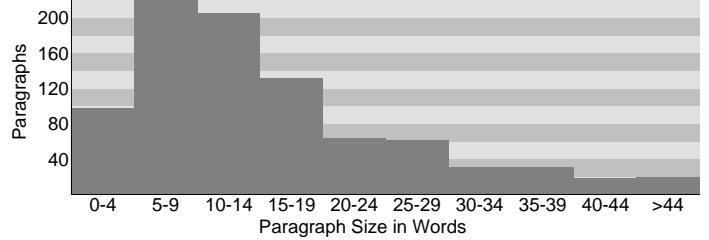

Total Characters: 73
Avg. Characters in a Scene: 2.0
Most Characters in a Scene: 11

Action Paragraph Size Distribution