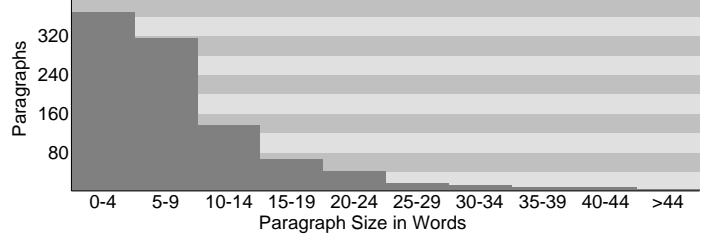

Charts for "Netherverse (Oct6-2008 v5.2)"

Total Words: 24.2k
Total Sentences: 4.6k
Total Paragraphs: 3.0k

Words/Sentence: 5.3
Words/Paragraph: 8.0
Sentences/Paragraph: 1.5

Dialogue Paragraph Size Distribution

Average Words per Speech: 8.6
Average Sentences per Speech: 1.7
Average Words per Dialogue Sentence: 5.2

Scenes by # of Characters

Total Characters: 73
Avg. Characters in a Scene: 2.0
Most Characters in a Scene: 11