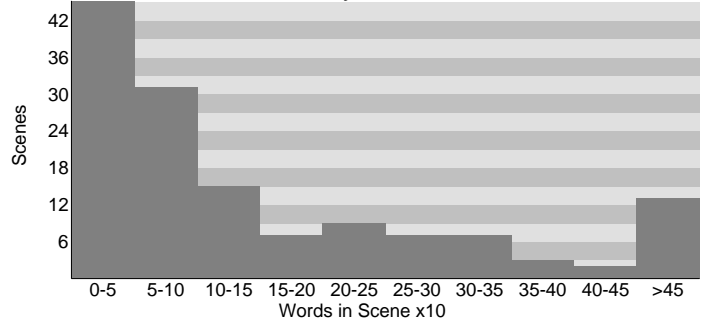

Average Words per Speech: 8.6
Average Sentences per Speech: 1.7
Average Words per Dialogue Sentence: 5.2

Scenes by # of Characters

Total Characters: 73
Avg. Characters in a Scene: 2.0
Most Characters in a Scene: 11

Action Paragraph Size Distribution

Average Words per Action Paragraph: 14.9
Average Sentences per Action Paragraph: 1.8
Average Words per Action Sentence: 8.2

Scenes by # of Words

Total Scenes: 139
Average Words in a Scene: 169
Most Words in a Scene: 997