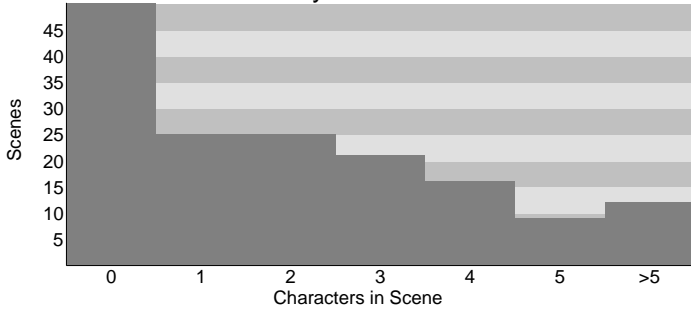

Charts for "GB2"

Total Words: 22.9k
Total Sentences: 3.6k
Total Paragraphs: 2.4k

Words/Sentence: 6.4
Words/Paragraph: 9.4
Sentences/Paragraph: 1.5

Dialogue Paragraph Size Distribution

Average Words per Speech: 12.9
Average Sentences per Speech: 1.8
Average Words per Dialogue Sentence: 7.1

Scenes by # of Characters

Total Characters: 81
Avg. Characters in a Scene: 2.1
Most Characters in a Scene: 11

Action Paragraph Size Distribution

Average Words per Action Paragraph: 19.8
Average Sentences per Action Paragraph: 1.5
Average Words per Action Sentence: 12.9

Scenes by # of Words

Total Scenes: 158
Average Words in a Scene: 145
Most Words in a Scene: 789

Scenes

Shared Scenes