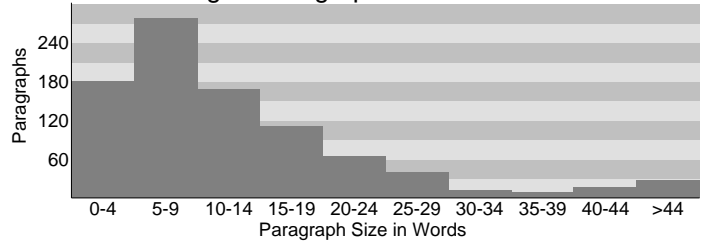

Charts for "GB2"

Total Words: 22.9k
Total Sentences: 3.6k
Total Paragraphs: 2.4k

Words/Sentence: 6.4
Words/Paragraph: 9.4
Sentences/Paragraph: 1.5

Dialogue Paragraph Size Distribution

Average Words per Speech: 12.9
Average Sentences per Speech: 1.8
Average Words per Dialogue Sentence: 7.1

Scenes by # of Characters

Total Characters: 81
Avg. Characters in a Scene: 2.1
Most Characters in a Scene: 11

Action Paragraph Size Distribution

Average Words per Action Paragraph: 19.8
Average Sentences per Action Paragraph: 1.5
Average Words per Action Sentence: 12.9

Scenes by # of Words

Total Scenes: 158
Average Words in a Scene: 145
Most Words in a Scene: 789

Scenes

Shared Scenes