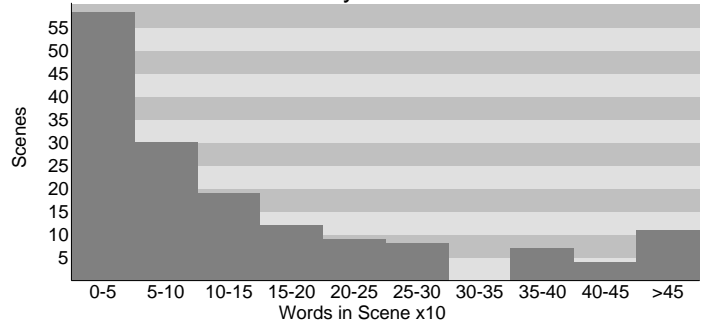

Average Words per Action Paragraph: 19.8
Average Sentences per Action Paragraph: 1.5
Average Words per Action Sentence: 12.9

Scenes by # of Words