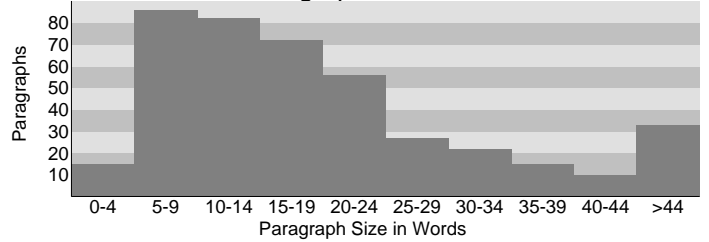

Charts for "GB2"

Total Words: 22.9k
Total Sentences: 3.6k
Total Paragraphs: 2.4k

Words/Sentence: 6.4
Words/Paragraph: 9.4
Sentences/Paragraph: 1.5

Dialogue Paragraph Size Distribution

Average Words per Speech: 12.9
Average Sentences per Speech: 1.8
Average Words per Dialogue Sentence: 7.1

Scenes by # of Characters

Total Characters: 81
Avg. Characters in a Scene: 2.1
Most Characters in a Scene: 11

Action Paragraph Size Distribution

Average Words per Action Paragraph: 19.8
Average Sentences per Action Paragraph: 1.5
Average Words per Action Sentence: 12.9

Scenes by # of Words

Total Scenes: 158
Average Words in a Scene: 145
Most Words in a Scene: 789

Scenes

Shared Scenes