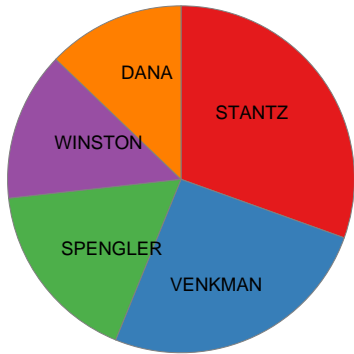

Scenes by # of Characters

Total Characters: 81
Avg. Characters in a Scene: 2.1
Most Characters in a Scene: 11

Action Paragraph Size Distribution

Average Words per Action Paragraph: 19.8
Average Sentences per Action Paragraph: 1.5
Average Words per Action Sentence: 12.9

Scenes by # of Words

Total Scenes: 158
Average Words in a Scene: 145
Most Words in a Scene: 789

Scenes

Shared Scenes