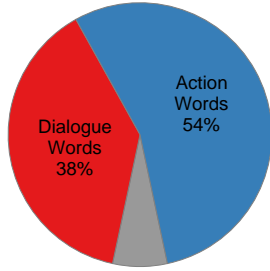

Charts for "GB1"

Total Words: 24.4k
Total Sentences: 4.0k
Total Paragraphs: 2.6k

Words/Sentence: 6.2
Words/Paragraph: 9.4
Sentences/Paragraph: 1.5

Average Words per Speech: 11.5
Average Sentences per Speech: 2.0
Average Words per Dialogue Sentence: 5.9

Total Characters: 73
Avg. Characters in a Scene: 1.6
Most Characters in a Scene: 10

Average Words per Action Paragraph: 14.9
Average Sentences per Action Paragraph: 1.5
Average Words per Action Sentence: 9.8