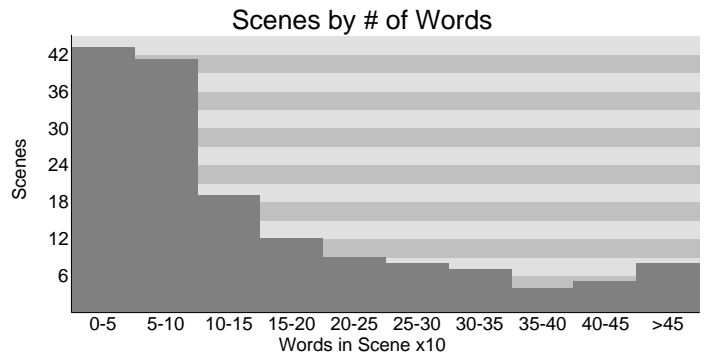

Charts for "GB1"

Total Words: 24.4k
Total Sentences: 4.0k
Total Paragraphs: 2.6k

Words/Sentence: 6.2
Words/Paragraph: 9.4
Sentences/Paragraph: 1.5

Average Words per Speech: 11.5
Average Sentences per Speech: 2.0
Average Words per Dialogue Sentence: 5.9

Total Characters: 73
Avg. Characters in a Scene: 1.6
Most Characters in a Scene: 10

Average Words per Action Paragraph: 14.9
Average Sentences per Action Paragraph: 1.5
Average Words per Action Sentence: 9.8

Total Scenes: 156
Average Words in a Scene: 156
Most Words in a Scene: 1.0k

Scenes

Shared Scenes