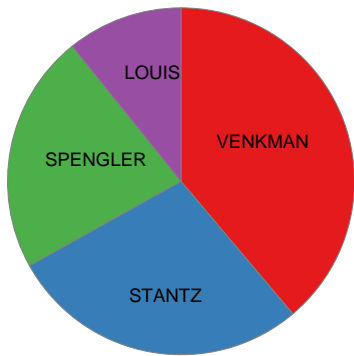

Total Characters: 73
Avg. Characters in a Scene: 1.6
Most Characters in a Scene: 10

Average Words per Action Paragraph: 14.9
Average Sentences per Action Paragraph: 1.5
Average Words per Action Sentence: 9.8

Total Scenes: 156
Average Words in a Scene: 156
Most Words in a Scene: 1.0k

Scenes

Shared Scenes