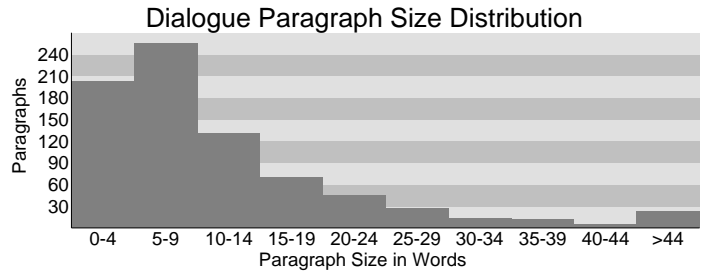

Charts for "GB1"

Total Words: 24.4k
Total Sentences: 4.0k
Total Paragraphs: 2.6k

Words/Sentence: 6.2
Words/Paragraph: 9.4
Sentences/Paragraph: 1.5

Average Words per Speech: 11.5
Average Sentences per Speech: 2.0
Average Words per Dialogue Sentence: 5.9

Total Characters: 73
Avg. Characters in a Scene: 1.6
Most Characters in a Scene: 10

Average Words per Action Paragraph: 14.9
Average Sentences per Action Paragraph: 1.5
Average Words per Action Sentence: 9.8

Total Scenes: 156
Average Words in a Scene: 156
Most Words in a Scene: 1.0k

Scenes

Shared Scenes