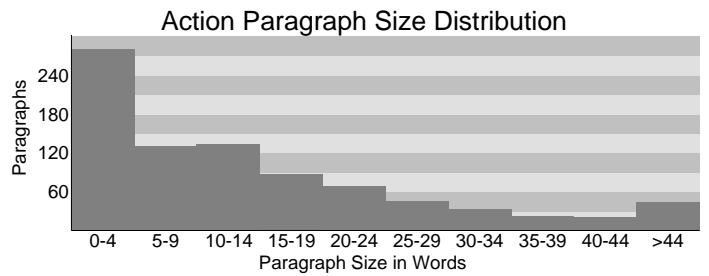

Charts for "GB1"

Total Words: 24.4k
Total Sentences: 4.0k
Total Paragraphs: 2.6k

Words/Sentence: 6.2
Words/Paragraph: 9.4
Sentences/Paragraph: 1.5

Average Words per Speech: 11.5
Average Sentences per Speech: 2.0
Average Words per Dialogue Sentence: 5.9

Total Characters: 73
Avg. Characters in a Scene: 1.6
Most Characters in a Scene: 10

Average Words per Action Paragraph: 14.9
Average Sentences per Action Paragraph: 1.5
Average Words per Action Sentence: 9.8

Total Scenes: 156
Average Words in a Scene: 156
Most Words in a Scene: 1.0k

Scenes

Shared Scenes